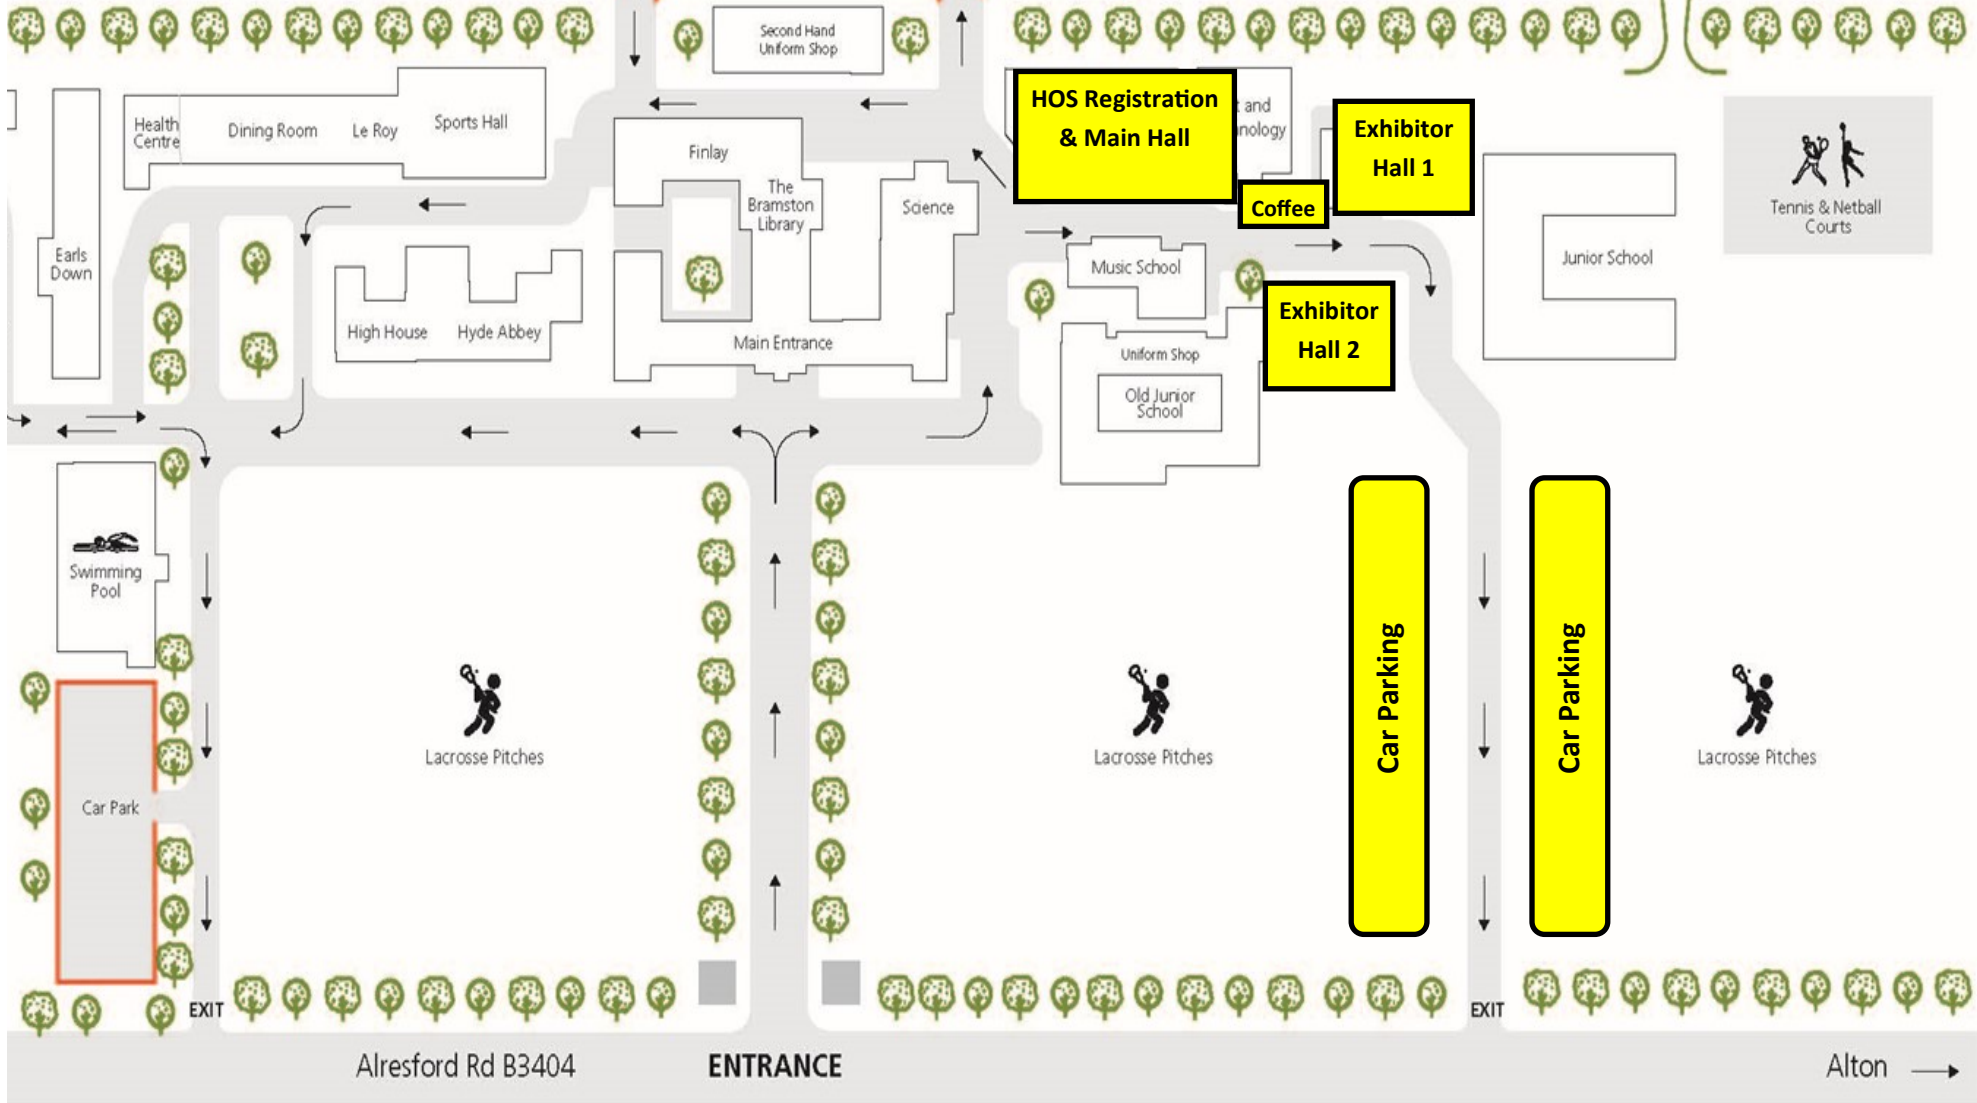

Athletics Track

St Swithun's
WINCHESTER

Lacrosse Pitches

Car Parking

Alresford Rd B3404

ENTRANCE

Alton →